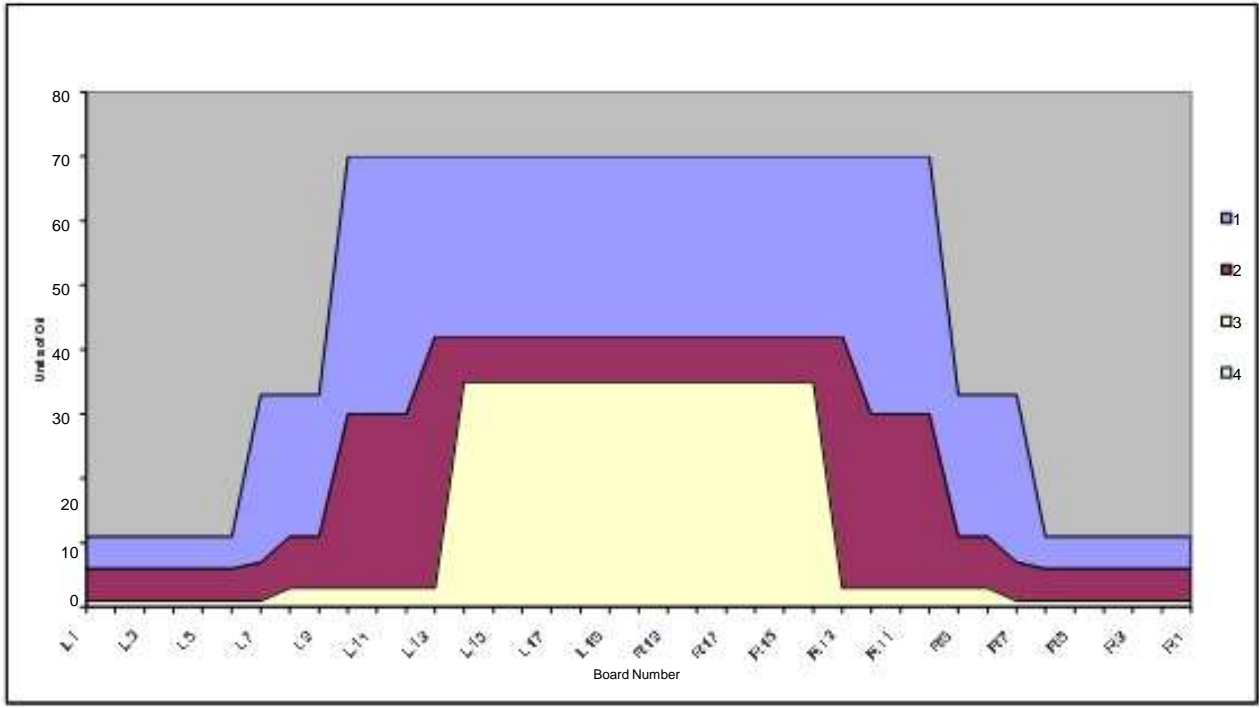

AUTHORITY22™

LANE PATTERN DESIGN RECORD SHEET

Date: 06.1.2010
 Pattern Number: 5 Pattern Length: 40 ft.
 Pattern Name: Bowling liga

Pattern Designer: KEGL CITY
 Conditioner: Brunswick AW22
 Cleaner: Brunswick AW22 Ratio:
 Cleaner Transition Distance: 50

Clean Condition Both

Zone End Length: 1: 16 2: 26 3: 32 4: 40 5: 6: 7: 8:

ZONE	7 Pin Side																	Board Number										10 Pin Side											
	L1	L2	L3	L4	L5	L6	L7	L8	L9	L10	L11	L12	L13	L14	L15	L16	L17	L18	L19	C20	R19	R18	R17	R16	R15	R14	R13	R12	R11	R10	R9	R8	R7	R6	R5	R4	R3	R2	
1	11	11	11	11	11	11	33	33	33	70	70	70	70	70	70	70	70	70	70	70	70	70	70	70	70	70	70	70	70	70	33	33	33	11	11	11	11	11	11
2	6	6	6	6	6	6	7	11	11	30	30	30	42	42	42	42	42	42	42	42	42	42	42	42	42	42	42	30	30	30	11	11	7	6	6	6	6	6	
3	1	1	1	1	1	1	1	3	3	3	3	3	3	3	35	35	35	35	35	35	35	35	35	35	35	3	3	3	3	3	3	1	1	1	1	1	1	1	
4	0	0	0	0	0	0	0	0	0	0	0	0	0	0	0	0	0	0	0	0	0	0	0	0	0	0	0	0	0	0	0	0	0	0	0	0	0	0	0

Comments: _____

Travel Speed	Normal
Start Cleaner Spray	
Start Squeegee	
Start Oiling	6 inch

Surface: _____ Age: _____

Notes: ZONE GRAPH

3-D Oil Pattern_KEGL CITY_40ft